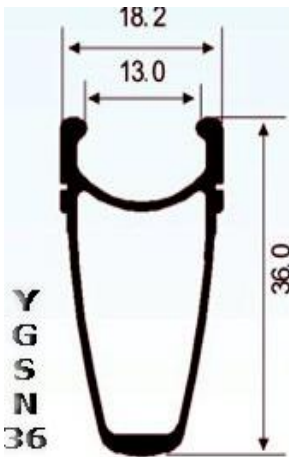

EroWiT Pricelist

(YGS-Series)

Item	Products	Description	Price (USD/PC)	Remark
1		Model: YGSL50 Height: 50mm Size:700C (622) Holes:12H.16H.20H.24H. 28H.32H.36H Finish: Power coating Joint: Sleeved	US\$39.00	FOB Shanghai
2		Model: YGSL42 Double wall Height: 42mm Size:700C Holes:12H.16H.20H.24H. 28H.32H.36H Finish: Power coating Joint: Sleeved	US\$25.00	FOB Shanghai
3		Model: YGSL415 Height: 41.5mm Size:700C Holes:12H.16H.20H.24H. 28H.32H.36H.48H Finish: Power coating Joint: Sleeved	US\$25.00	FOB Shanghai

We make riding enjoyable!

Item	Products	Description	Price (USD/PC)	Remark
------	----------	-------------	----------------	--------

4

Y
G
S
L
4
1
5
A

Model: YGSL415A
 Height: 41.5mm
 Size:700C
 Holes:12H.16H.20H.24H.
 28H.32H.36H
 Finish: Power coating
 Joint: Sleeved

US\$25.00

FOB Shanghai

5

Y
G
S
N
4
1
5
A

Model: YGSN415A
 Double wall
 Height: 41.5mm
 Size:700C
 Holes:
 12H.16H.20H.24H.28H.32H
 .36H
 Finish: Silver/Powder
 coating
 Optional:CNC/Side walls
 Joint: Sleeved

US\$25.00

FOB Shanghai

6

Y
G
S
N
36

Model: YGSN36
 Double wall
 Height: 36mm
 Size:700C
 Holes:12H.16H.20H.24H.
 28H.32H. 36H
 Finish: Power coating
 Optional: CNC Side walls
 Joint: Sleeved

US\$19.00

FOB Shanghai