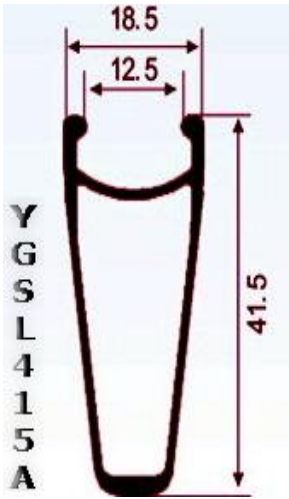

EroWiT Pricelist

(YGS-Series)

Item	Products	Description	Price (USD/PC)	Remark
1		Model: YGSL50 Height: 50mm Size:700C (622) Holes:12H.16H.20H.24H. 28H.32H.36H Finish: Power coating Joint: Sleeved	US\$39.00	FOB Shanghai
2		Model: YGSL42 Double wall Height: 42mm Size:700C Holes:12H.16H.20H.24H. 28H.32H.36H Finish: Power coating Joint: Sleeved	US\$25.00	FOB Shanghai
3		Model: YGSL415 Height: 41.5mm Size:700C Holes:12H.16H.20H.24H. 28H.32H.36H.48H Finish: Power coating Joint: Sleeved	US\$25.00	FOB Shanghai

We make riding enjoyable!

Item	Products	Description	Price (USD/PC)	Remark
------	----------	-------------	----------------	--------

4

Y
G
S
L
4
1
5
A

Model: YGSL415A
 Height: 41.5mm
 Size:700C
 Holes:12H.16H.20H.24H.
 28H.32H.36H
 Finish: Power coating
 Joint: Sleeved

US\$25.00

FOB Shanghai

5

Y
G
S
N
4
1
5
A

Model: YGSN415A
 Double wall
 Height: 41.5mm
 Size:700C
 Holes:
 12H.16H.20H.24H.28H.32H
 .36H
 Finish: Silver/Powder
 coating
 Optional:CNC/Side walls
 Joint: Sleeved

9	  <p>YGSL43V</p>	<p>Model: YGSL43V</p> <p>Height: 43mm</p> <p>Size:700C, 26"x1.5</p> <p>Holes:20H.24H.28H.32H.36H.48H</p> <p>Finish: Power coating</p> <p>Joint: Sleeved</p>	US\$29.00	FOB Shanghai
---	-----------------------------------------------------------------------------------------------------------------------------------------------------------------------------------------------	-------------------------------------------------------------------------------------------------------------------------------------------------------------	-----------	--------------