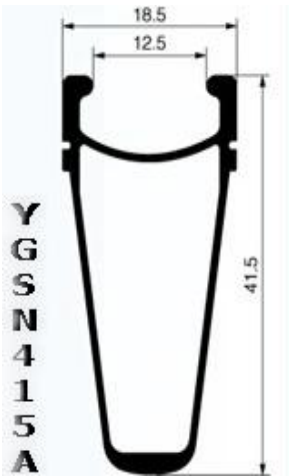

EroWiT Pricelist

(YGS-Series)

Item	Products	Description	Price (USD/PC)	Remark
1		Model: YGSL50 Height: 50mm Size:700C (622) Holes:12H.16H.20H.24H. 28H.32H.36H Finish: Power coating Joint: Sleeved	US\$39.00	FOB Shanghai
2		Model: YGSL42 Double wall Height: 42mm Size:700C Holes:12H.16H.20H.24H. 28H.32H.36H Finish: Power coating Joint: Sleeved	US\$25.00	FOB Shanghai
3		Model: YGSL415 Height: 41.5mm Size:700C Holes:12H.16H.20H.24H. 28H.32H.36H.48H Finish: Power coating Joint: Sleeved	US\$25.00	FOB Shanghai

We make riding enjoyable!

Item	Products	Description	Price (USD/PC)	Remark
------	----------	-------------	----------------	--------

4

Y
G
S
L
4
1
5
A

Model: YGSL415A
 Height: 41.5mm
 Size:700C
 Holes:12H.16H.20H.24H.
 28H.32H.36H
 Finish: Power coating
 Joint: Sleeved

US\$25.00

FOB Shanghai

5

Y
G
S
N
4
1
5
A

Model: YGSN415A
 Double wall
 Height: 41.5mm
 Size:700C
 Holes:
 12H.16H.20H.24H.28H.32H
 .36H
 Finish: Silver/Powder
 coating
 Optional:CNC/Side walls
 Joint: Sleeved

US\$25.00

FOB Shanghai

6

Y
G
S
N
36

Model: YGSN36
 Double wall
 Height: 36mm
 Size:700C
 Holes:12H.16H.20H.24H.
 28H.32H. 36H
 Finish: Power coating
 Optional: CNC Side walls
 Joint: Sleeved

US\$19.00

FOB Shanghai